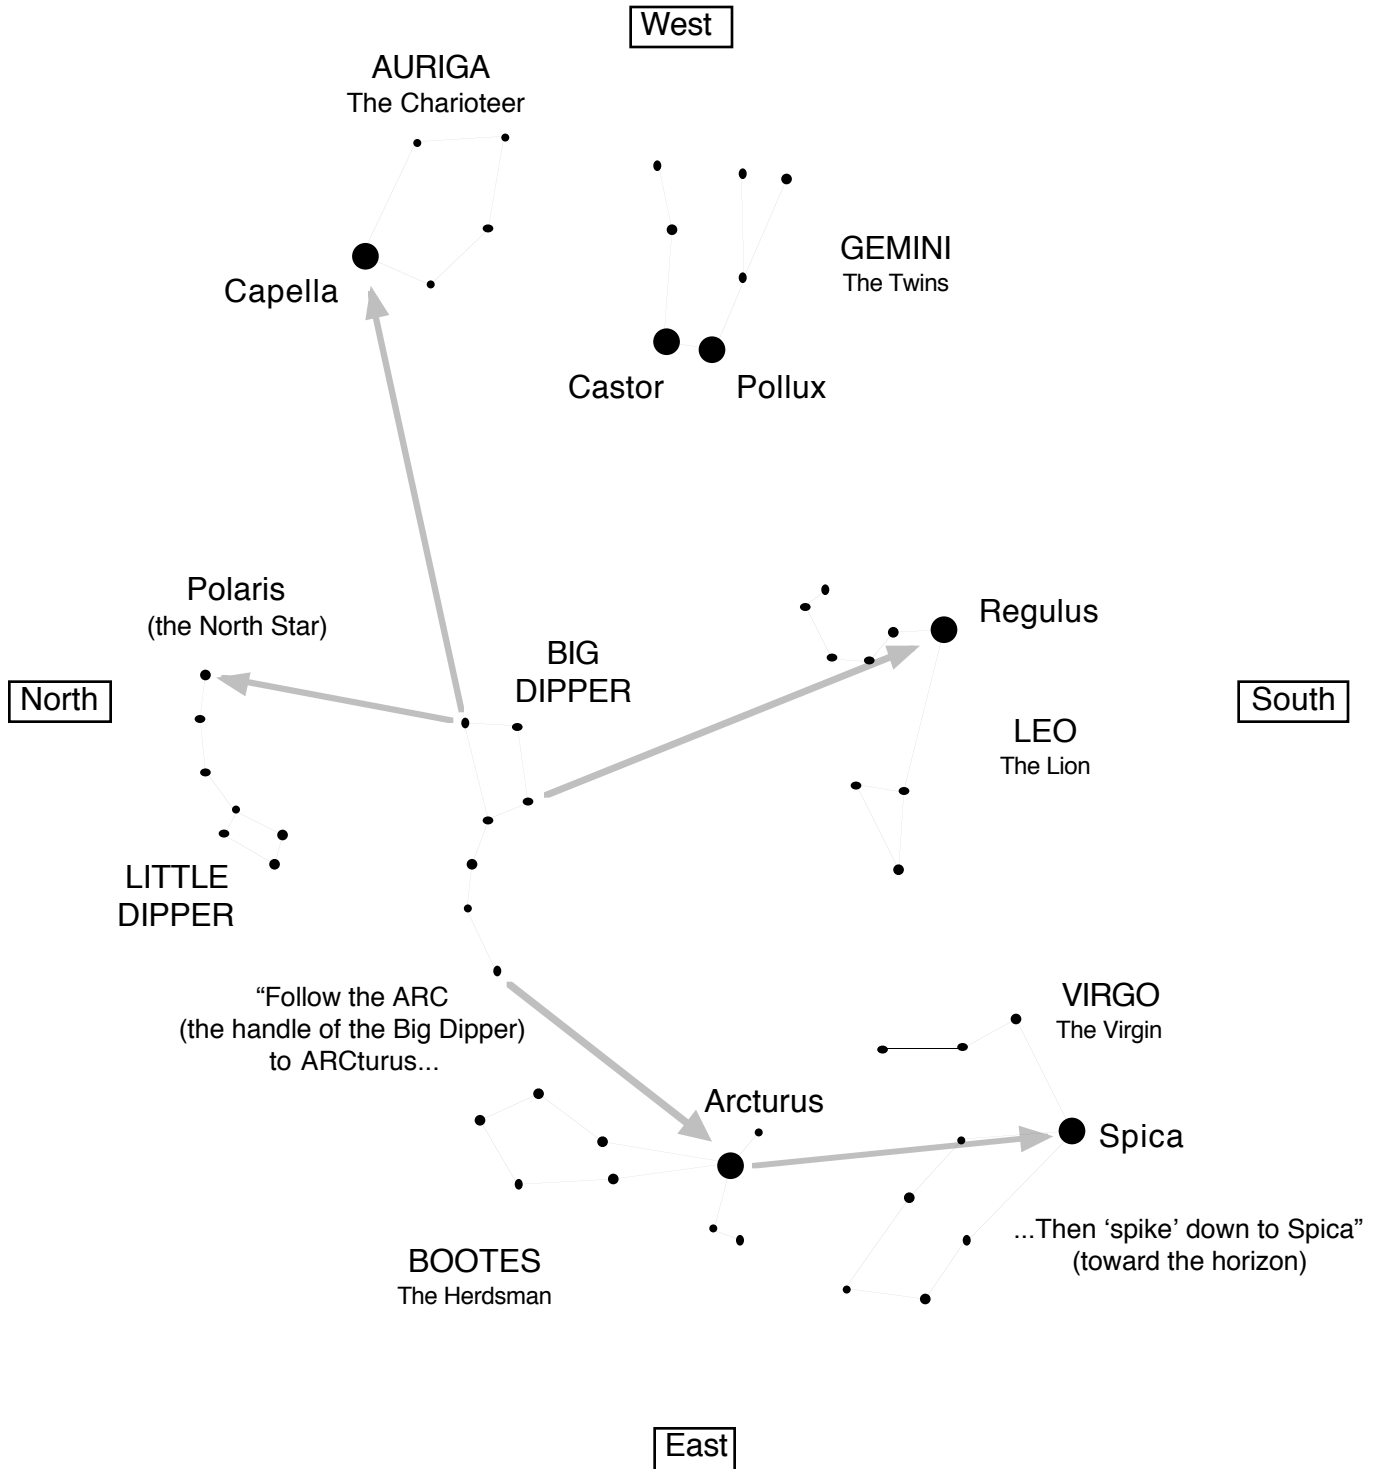

It's Spring! FOLLOW THE ARC!

Use the Big Dipper as a pointer to help you find other constellations
"Follow the arc to Arcturus, then spike down to Spica"

Hold this chart overhead, face down, so that north on the chart points toward the north pole.