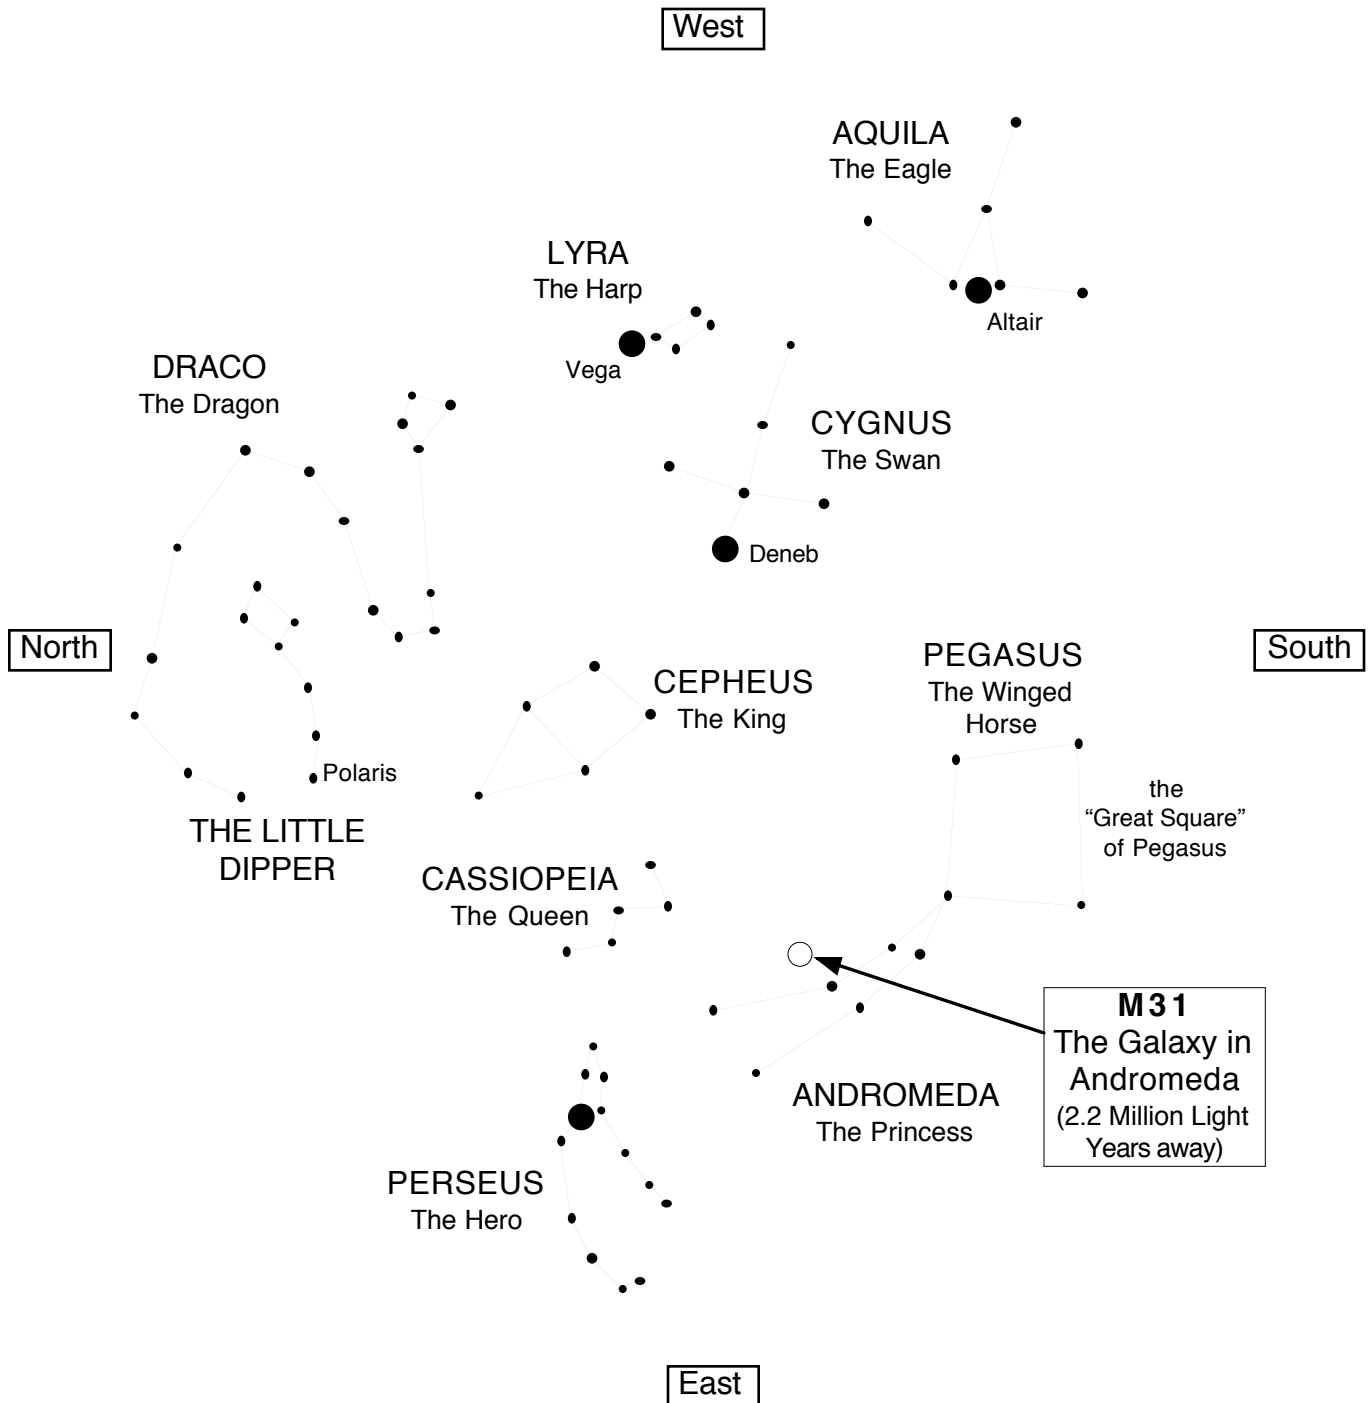

THE STARS OF AUTUMN

(Kings, Queens, Dragons, Princesses, and Heroes)

The major constellations found in the sky during the months of autumn tell the ancient Greek story of a great hero and a sea monster. Also look for the Andromeda Galaxy (the closest major galaxy to the Milky Way)

Hold this chart overhead, face down, so that north on the chart points toward the north pole.